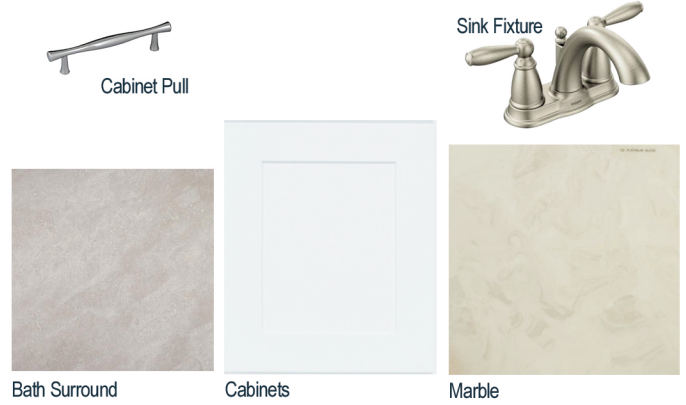

Bathroom

Flooring