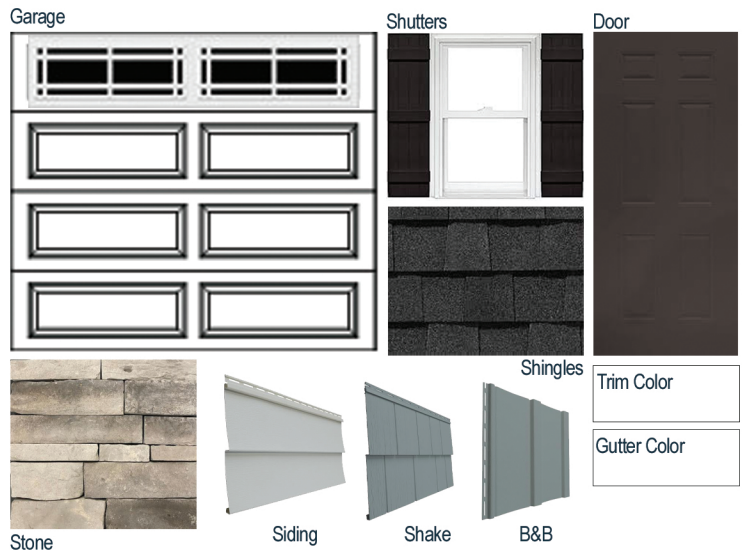

Ballinger Farms

SELECTIONS SHEET

LOT 46

The Bladen Home Plan Elevation D

Kitchen

Bathroom

Flooring

Fireplace

Exterior

Lighting Package

Kitchen Selections:

- Brushed Nickel Brantford Kitchen Sink Fixture
- Standard SS 50/50 Double Bowl Sink
- Shaker FP White Cabinets
- Brushed Nickel 6501195 Knob/Pull
- 1/2 Bullnose Azul Platino Granite
- 3x6 0190 Arctic White w/ 44 Bright White Grout set in Brick Pattern Backsplash
- Ferguson/Frigidaire Stainless Steel Natural Gas Range
(Model: FFGF3054TS)

Interior Paint Selections:

- Primary Interior Color: Agreeable Gray SW7029
- Dining Room Color: Grays Harbor SW6236 (Picture Frame Wainscotting)

Fireplace Selctions:

- DRT2040 42" NG
- Haddonfield Mantel
- Magma Black Surround

Lighting Selections:

- Canfield Brushed Nickel
- 3 Pendants in Kitchen over Island (Model: 6128801-962)
- 4 LED recess light in Kitchen

Exterior Selections:

- Paint grade Smooth, 6 Panel Door with Black Magic SW6991 Paint
- Moire Black Shingles
- Canyon Ledge Slate Facade
- Black Board & Batten Shutters
- Everest Vinyl Siding
- English Wedgewood Vinyl Shake
- English Wedgewood Vinyl B&B
- White Exterior Trim
- White Ranch/Prairie II
- White Gutters