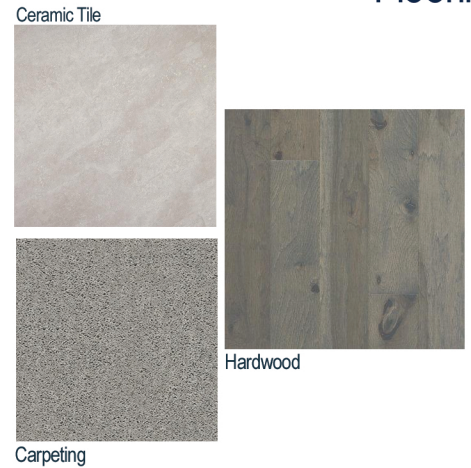

Ballinger Farms

SELECTIONS SHEET

LOT 46

The Bladen Home Plan Elevation D

Kitchen

Bathroom

Flooring

Fireplace

Exterior

Lighting Package