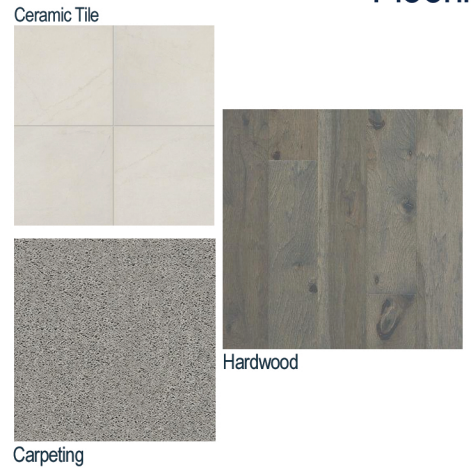

Ballinger Farms

SELECTIONS SHEET

LOT 45

The Cedar Hill Home Plan Elevation C

Kitchen

Bathroom

Flooring

Fireplace

Lighting Package

Exterior