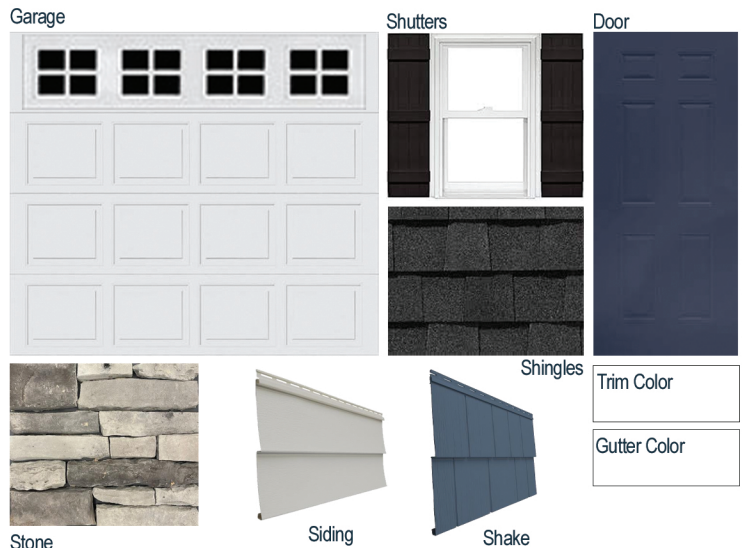

Ballinger Farms

SELECTIONS SHEET

LOT 45

The Cedar Hill Home Plan Elevation C

Kitchen

Bathroom

Flooring

Fireplace

Lighting Package

Exterior

Kitchen Selections:

- Brushed Nickel Brantford Kitchen Sink Fixture
- Standard SS 50/50 Double Bowl Sink
- Shaker FP White Cabinets
- Brushed Nickel BP20576195 Knob/Pull
- 1/2 Bullnose Luna Pearl Granite
- 3x6 0190 Arctic White w/ 89 Smoke Grey Grout set in Brick Pattern Backsplash
- Ferguson/Frigidaire Stainless Steel Natural Gas Range
(Model: FFGF3054TS)

Interior Paint Selections:

- Primary Interior Color: Passive Gray SW7064
- Dining Room Color: Foggy Day SW6235 (Picture Frame Wainscotting)

Fireplace Selctions:

- DRT2040 42" NG
- Haddonfield Mantel
- Magma Black Surround

Lighting Selections:

- Canfield Brushed Nickel
- Pendants in Kitchen over Island
(Model: 6128801-962)
- 4 LED recess light in Kitchen

Exterior Selections:

- Paint grade Smooth, 6 Panel Door with Indigo Batik SW7602 Paint
- Moire Black Shingles
- Southern Ledge Mountain Facade
- Grey Board & Batten Shutters
- Victorian Grey Vinyl Siding
- Newport Bay Vinyl Shake
- White Exterior Trim
- White Colonial/Stockton I
- White Gutters