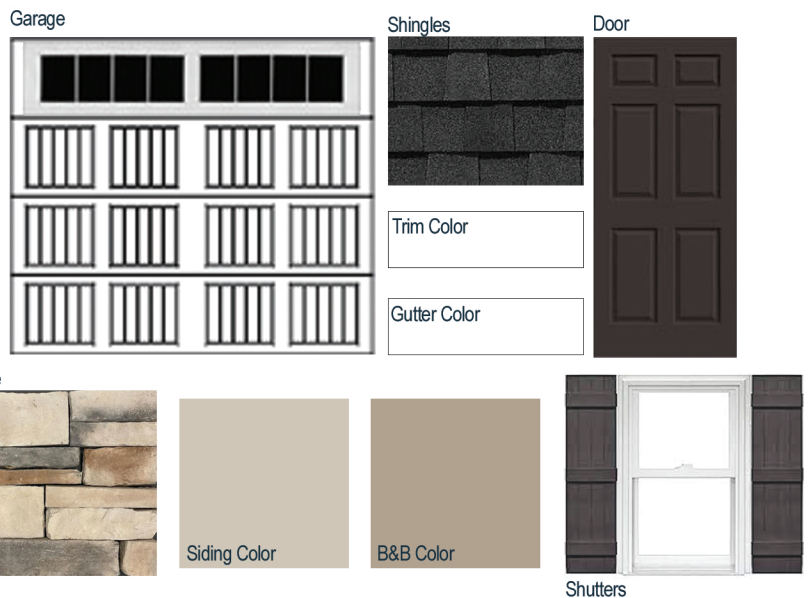

Kitchen

Bathroom

Flooring

Fireplace

Exterior

Lighting Package

Kitchen Selections:

- Brushed Nickel Brantford Kitchen Sink Fixture
- Standard SS 50/50 Double Bowl Sink
- Sussex FP Antique White Cabinets
- Brushed Nickel 6501195 Knob/Pull
- 1/2 Bullnose Santa Cecilia Light Granite
- 3x6 K175 Biscuit w/ 18 Sauterne Grout set in Brick Pattern
- Ferguson/Frigidaire Stainless Steel Natural Gas Range (Model: FFGF3054TS)

Bathroom Selections:

- Marble #122 Countertops
- Brushed Nickel Brantford Bath Sink Fixture
- Brushed Nickel BP9161196195 Knob/Pull
- CA22 12x12 w/ 90 Light Pewter Grout Ceramic Tile Bath Surround
- Sussex FP Antique White Cabinets

Interior Paint Selections:

- Primary Interior Color: Agreeable Grey SW7029
- Dining Room Color: Mega Greige SW7031 (Picture Frame Wainscotting)

Fireplace Selctions:

- DRT2040 42" NG
- Haddonfield Mantel
- Magma Black Surround

Lighting Selections:

- Canfield Brushed Nickel
- Pendants in Kitchen over Island (Model: 6139801-962)
- 4 LED recess light in Kitchen

Exterior Selections:

- Paint grade Smooth, 6 Panel Door with Domino SW6989 Paint
- Moire Black Shingles
- Canyon Ledge Shadow Mountain Facade
- SW7036 Accessible Beige Fiber Cement Siding
- SW7038 Tony Taupe Fiber Cement B&B
- Peppercorn Board & Batten Shutters
- White Exterior Trim
- White Sonoma/Stockbridge
- White Gutters