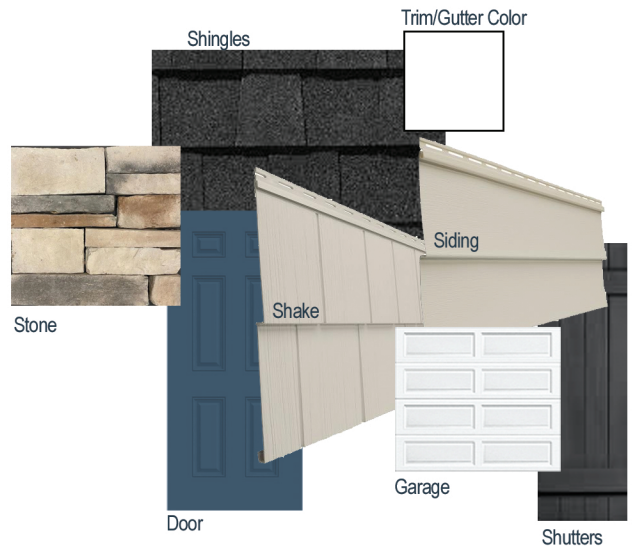

Kitchen

Bathroom

Flooring

Fireplace

Exterior

Lighting Package

Kitchen Selections:

- Brushed Nickle Branford Kitchen Sink Fixture
- Standard SS 50/50 Double Bowl Sink
- Shaker FP Antique White Cabinets
- Brushed Nickle 6501195 Knob/Pull
- 1/2 Bullnose Santa Ceilia Light Granite
- 3x6 xK175 Biscuit w/ 18 Sauterne Grout set in Brick Pattern
- Ferguson/Frigidaire Stainless Steel Electric Appliances (Microwave Model: FFMV1846VS and Range/Cooktop Model: FFEF3054TS)

Interior Paint Selections:

- Agreeable Gray: SW7029
- Oyster Bay: SW6206 (Formal Dining w/ White Picture Frame Wainscotting and Coffered Ceiling)

Fireplace Selctions:

- DRT2040 42" LP
- Haddonfield Mantel
- Magma Black Surround

Lighting Selections:

- Canfield Brushed Nickle

Exterior Selections:

- Paint grade Smooth, 6 Panel Door with Bunglehouse Blue SW0048 Paint
- Moire Black Shingles
- Canyon Ledge Shadow Mountain Facade
- Desert Sand Vinyl Siding
- White Exterior Trim
- Desert Vinyl Shake
- Peppercorn Board & Batten Shutters
- White Ranch Prarie II Garage Door
- White 18 Degree Gutters