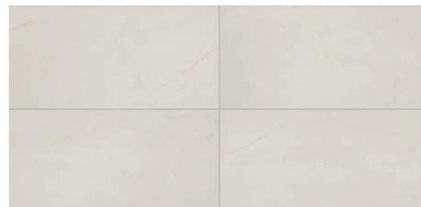

Door

Ceramic Tile

Exterior