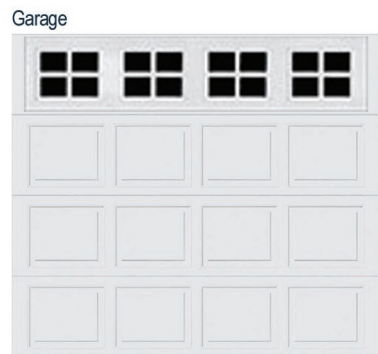

Kitchen

Bathroom

Flooring

Fireplace

Lighting Package

Exterior

Door Color
Trim Color
Gutter Color

HOLLY GROVE

SELECTIONS SHEET

LOT 46

The Fontana Home Plan Elevation C

Kitchen Selections:

- Brushed Nickel Brantford Kitchen Sink Fixture
- Standard SS 50/50 Double Bowl Sink
- Shaker FP White Cabinets
- Brushed Nickel 6501195 Knob/Pull
- 1/2 Bullnose Edge Frost White Quartz Countertops
- 3X6 114 Desert Grey with 44 Bright White Grout Subway Tiles Set in Brick Pattern Backsplash
- Ferguson/Frigidaire Stainless Steel Natural Gas Appliances (Microwave Model: FFMV1846VS Dishwasher Model: FFCD2418US Range/Cooktop Model: FFGF3054TS)

Interior Paint Selections:

- Primary Interior Color: Passive Grey SW7064

Fireplace Selections:

- DRT2040 42" NG
- Wescott Mantle
- Steel Grey Surround

Lighting Selections:

- Canfield Brushed Nickel Package (Chrome in Bathrooms)
- 2 Pendants over Kitchen Island (Model: 6128801-962)
- 4 LED Recess Lights in Kitchen

Exterior Selections:

- Paint Grade Smooth, 6 Panel Door with Black Magic SW6991 Paint with 5/0 Transom and 2 1/2 Light GBG Sidelights
- Moire Black Dimensional Shingles
- Canyon Ledge Mountain Stone Facade
- English Wedgewood Vinyl Body Siding and Shake
- White Exterior Trim
- 4 over 1 White Windows
- Black Board & Batten Shutters
- White Colonial/Stockton I Garage
- White Gutters
- Sod Location: Front and Sides