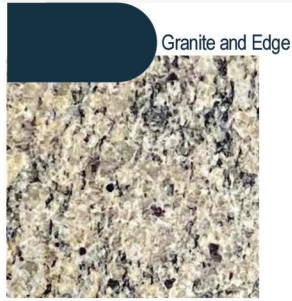

Backsplash and Grout Color

Granite and Edge