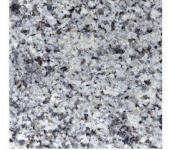

THREE OAKS

SELECTIONS SHEET

LOT 2

The Halifax Home Plan Elevation K

Kitchen

Fireplace

Lighting Package

Bathroom

Flooring

Exterior