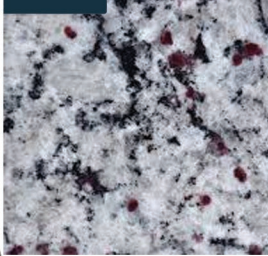

Granite and Edge