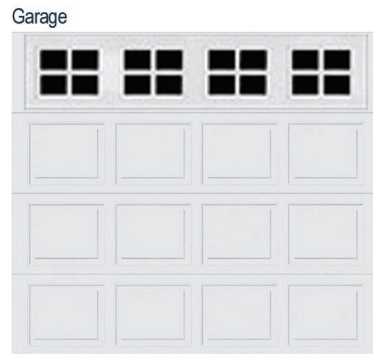

Kitchen

Bathroom

Flooring

Fireplace

Exterior

Lighting Package

Door Color