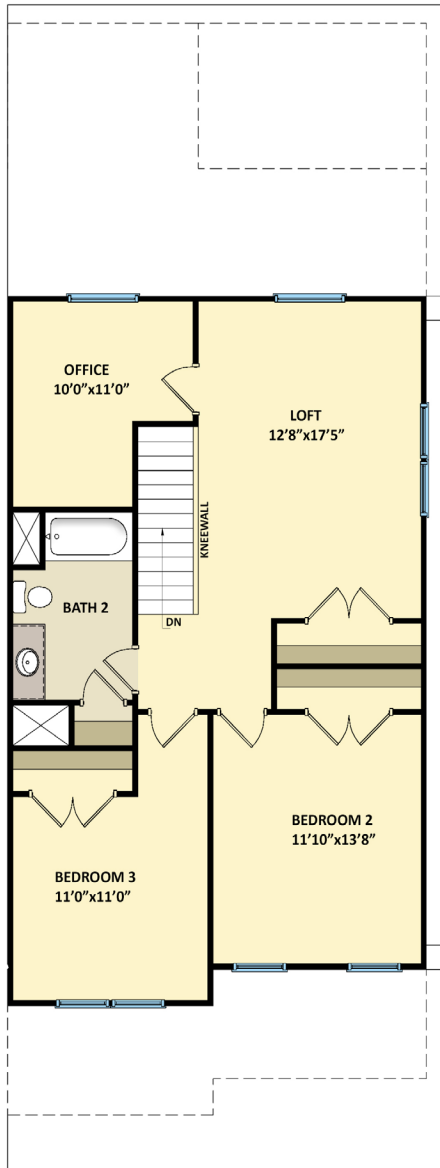

SUMMER BAY VILLAS

The Mai Tai

1984 sq. ft. | 3 Bedrooms | 2.5 Bathrooms

Middle Unit

End Unit

The Mai Tai

1984 sq. ft. | 3 Bedrooms | 2.5 Bathrooms

SECOND FLOOR PLAN

FIRST FLOOR PLAN