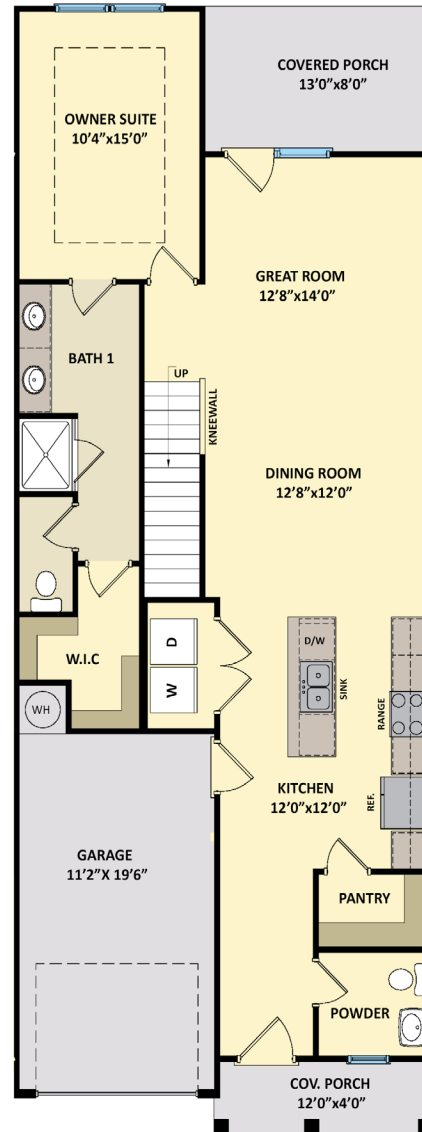

SUMMER BAY VILLAS

The Mai Tai

1984 sq. ft. | 3 Bedrooms | 2.5 Bathrooms

Middle Unit

End Unit

The Mai Tai

1984 sq. ft. | 3 Bedrooms | 2.5 Bathrooms

SECOND FLOOR PLAN

FIRST FLOOR PLAN